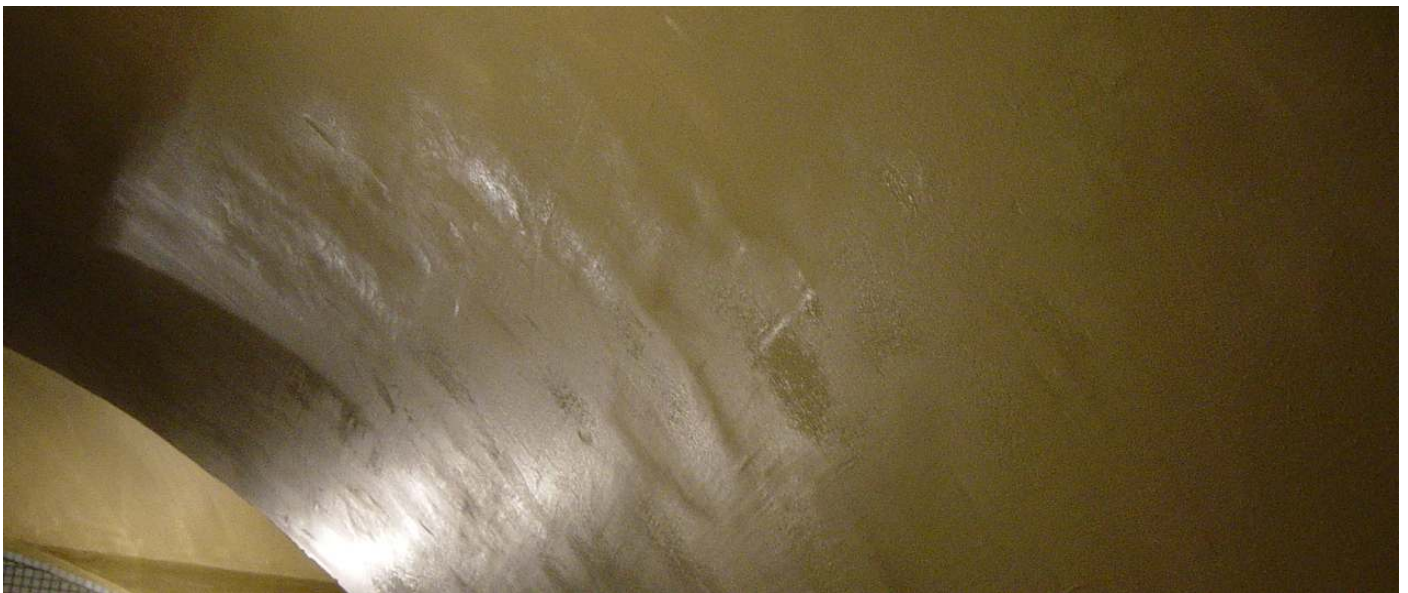

STUCCO LUSTRO

Marmorino

.....

STUCCO LUSTRO is a real Italian smooth and shiny marmorino. Composed of very fine filtered aged lime putty and natural components, it is both very easy and very pleasant to apply for very traditional finishes.

Properties

- Ready to use without any addition of water or additives
- Very shiny
- Very breathable
- Self-healing
- Wets and dries out fast
- Naturally mould-resistant
- Time-tested
- 100 % natural and eco-friendly
- Easy to apply directly on lime, lime and cement, gypsum or porous paint
- To be applied in two layers only (wet on wet)